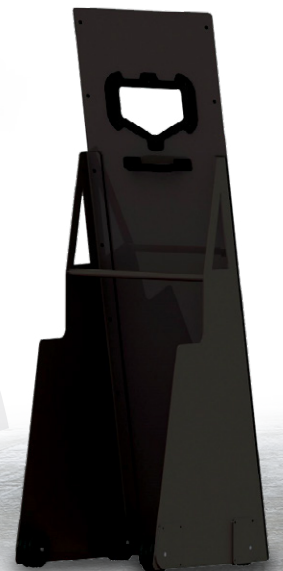

BEARikade

LEVEL III SHIELD

Triple-redundancy MECANUM wheels for uni-directional movement in an instant. Avoids pivot resistance found with traditional casters.

W WEIGHT: 200 (+/-) lbs

D DIMENSIONS: 24" x 72"

F FINISH: Powder coated finish

V VIEWPORT: High-clarity ballistic glass

D * **LEVEL III DEFEATS:** 7.62 x 39mm PS
| 5.56 x 45mm M855 | 5.56 x 45mm ball |
|.308 Winchester | 9x19mm | .45ACP

Not for outdoor use, such as on grass or rocky surfaces.